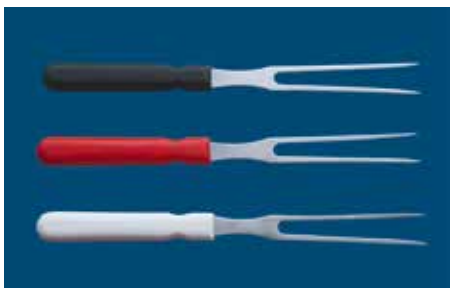

LARDING / BARDING / LARDON NEEDLE

- With plastic grip
- Stainless

TYPE	LENGTH	#	PRICE LIST
LARDING/BARDING/LARDON NEEDLE	200 mm	94.070	Page 15
LARDING/BARDING/LARDON NEEDLE	250 mm	94.071	Page 15
LARDING/BARDING/LARDON NEEDLE	300 mm	94.072	Page 15

MINCE SERVER / PLEXIGLASS MINCE SERVER

- With plastic grip handle (stainless) or PLEXIGLASS

TYPE	#	PRICE LIST
MINCE SERVER	92.066	Page 15
PLEXIGLASS (27CM)	82.310	Page 15

SERVING FORK

- With plastic grip handle
- Stainless
- Length: 204 mm
- Colours: ■ ■ □