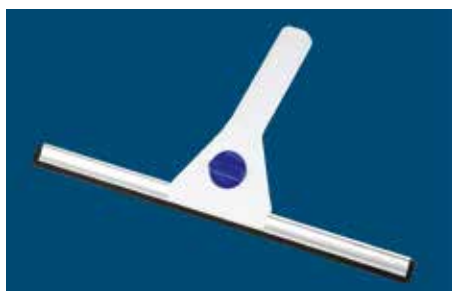

WINDOW WIPER

TYPE	#	PRICE LIST
WINDOW WIPER	9.880	Page 18