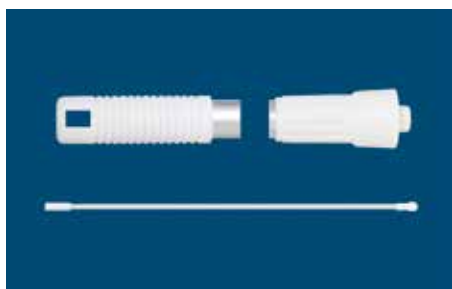

HANDLES

- Made from fibreglass or aluminium
- Fit all scrubber, brushheads and wipers shown here
- Hardwearing rapid-fit system
- Length: 145 cm

BRUSH HEADS

- Dimensions: 40 cm x 6 cm (L x W)
- Bristle length: 6.5 cm or 5 cm
- Bristles: soft or hard
- Colours:

SCRUBBERS / WIPERS  

- Dimensions: 28 cm x 5 cm, 30 cm x 7 cm, 40 cm x 6 cm (LxW)
- Bristle length / Diameter: 2.6 cm / 0.5 mm, 3.0 cm / 0.5 mm, 2.6 cm / 0.5 mm
- Colours:

DIMENSIONS	BRISTLES	Ø	#	PRICE LIST
28 cm x 5 cm	2,6 cm	0,5 mm	9.804	Page 18
30 cm x 7 cm	3,0 cm	0,5 mm	9.819	Page 18
40 cm x 6 cm	2,6 cm	0,5 mm	9.803	Page 18