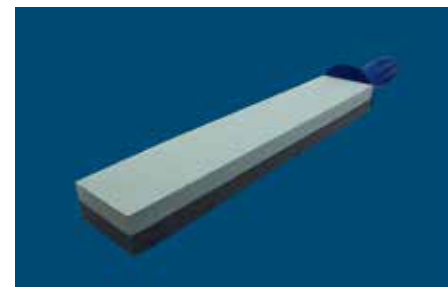

COMBI WHETSTONE

- **One side fine and one side coarse grit**
- Multi-use
- For effective sharpening and cleaning
- High quality, long-life
- Made in Germany

| DIMENSIONS | # | PRICE LIST |
|------------------------|--------|------------|
| 150 mm x 50 mm x 25 mm | 98.000 | Page 16 |
| 200 mm x 50 mm x 25 mm | 98.001 | Page 16 |

WHETSTONE „DUO“

- **One side fine and one side coarse grit**
- Multi-use
- For effective sharpening and cleaning
- High quality, long-life
- Made in Germany

| DIMENSIONS | # | PRICE LIST |
|------------------------|--------|------------|
| 200 mm x 50 mm x 25 mm | 98.006 | Page 16 |

COMBI WHETSTONE WITH HANDLE

- **For sharpening butcher knives and cutter blades**
- Multi-use
- For effective sharpening and cleaning
- High quality, long-life
- Made in Germany

| DIMENSIONS | # | PRICE LIST |
|---------------------------|--------|------------|
| 200 mm x 50 mm x 25/15 mm | 98.032 | Page 16 |
| 250 mm x 50 mm x 25 mm | 98.031 | Page 16 |