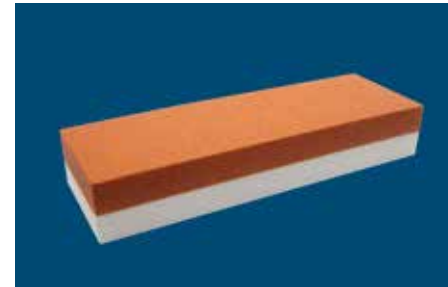

POLISHING AND CLEANING COMPOUNDS

- Multi-use
- For effective polishing and cleaning
- High quality, long-life
- Made in Germany
- Colours: □ ■

| TYPE | COLOUR | WEIGHT | # | PRICE LIST |
|-------------|--------|------------|--------|------------|
| ABZIEHPASTE | ■ | ca. 500 g | 89.250 | Page 16 |
| POLIERPASTE | □ | ca. 1000 g | 89.210 | Page 16 |

COMBI WHETSTONE

- **One side fine and one side coarse grit**
- Multi-use
- For effective sharpening and cleaning
- High quality, long-life
- Made in Germany

| DIMENSIONS | # | PRICE LIST |
|------------------------|--------|------------|
| 150 mm x 50 mm x 25 mm | 98.000 | Page 16 |
| 200 mm x 50 mm x 25 mm | 98.001 | Page 16 |

WHETSTONE „DUO“

- **One side fine and one side coarse grit**
- Multi-use
- For effective sharpening and cleaning
- High quality, long-life
- Made in Germany

| DIMENSIONS | # | PRICE LIST |
|------------------------|--------|------------|
| 200 mm x 50 mm x 25 mm | 98.006 | Page 16 |

COMBI WHETSTONE WITH HANDLE

- **For sharpening butcher knives and cutter blades**
- Multi-use
- For effective sharpening and cleaning
- High quality, long-life
- Made in Germany

| DIMENSIONS | # | PRICE LIST |
|---------------------------|--------|------------|
| 200 mm x 50 mm x 25/15 mm | 98.032 | Page 16 |
| 250 mm x 50 mm x 25 mm | 98.031 | Page 16 |