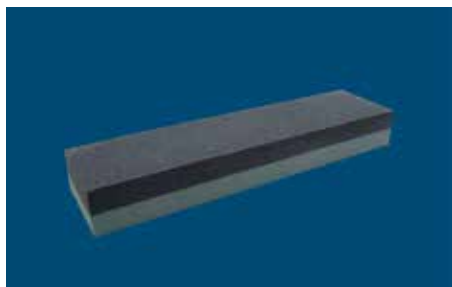

POLISHING AND CLEANING COMPOUNDS

- Multi-use
- For effective polishing and cleaning
- High quality, long-life
- Made in Germany
- Colours: □ ■

| TYPE | COLOUR | WEIGHT | # | PRICE LIST |
|-------------|--------|------------|--------|------------|
| ABZIEHPASTE | ■ | ca. 500 g | 89.250 | Page 16 |
| POLIERPASTE | □ | ca. 1000 g | 89.210 | Page 16 |

COMBI WHETSTONE

- **One side fine and one side coarse grit**
- Multi-use
- For effective sharpening and cleaning
- High quality, long-life
- Made in Germany

| DIMENSIONS | # | PRICE LIST |
|------------------------|--------|------------|
| 150 mm x 50 mm x 25 mm | 98.000 | Page 16 |
| 200 mm x 50 mm x 25 mm | 98.001 | Page 16 |

WHETSTONE „DUO“

- **One side fine and one side coarse grit**
- Multi-use
- For effective sharpening and cleaning
- High quality, long-life
- Made in Germany

| DIMENSIONS | # | PRICE LIST |
|------------------------|--------|------------|
| 200 mm x 50 mm x 25 mm | 98.006 | Page 16 |

COMBI WHETSTONE WITH HANDLE

- **For sharpening butcher knives and cutter blades**
- Multi-use
- For effective sharpening and cleaning
- High quality, long-life
- Made in Germany

| DIMENSIONS | # | PRICE LIST |
|---------------------------|--------|------------|
| 200 mm x 50 mm x 25/15 mm | 98.032 | Page 16 |
| 250 mm x 50 mm x 25 mm | 98.031 | Page 16 |